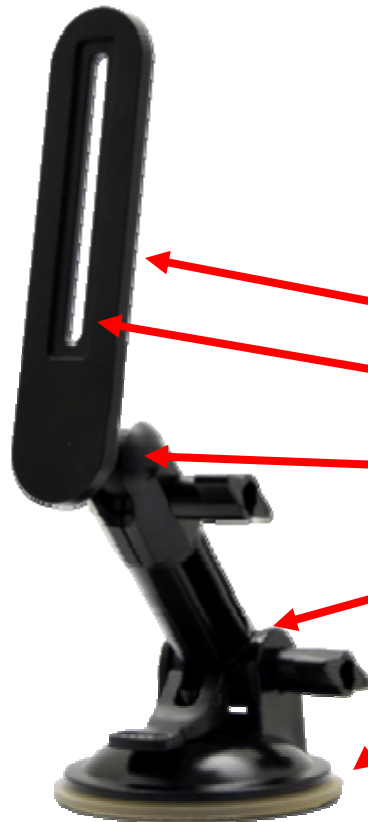

# DS-10STU Single Flex Arm for Smart USB Monitors

The DS-10STU is the perfect add on to your Smart USB Monitor. This lightweight Stand can adhere to smooth surfaces such as a Desk, the back of a Monitor or Laptop, Counter Top, etc. The unique gel suction cup also enables it to adhere to textured surfaces such as plaster walls.

## Key Features:

- Lightweight Plastic
- Adjustable Height via Slide Bar
- Ball Joint rotates 360° and forward/backward
- Base Hinge adjusts forward/backward
- Gel Suction Cup allows for mounting to a variety of surfaces, smooth or textured, horizontal or vertical.